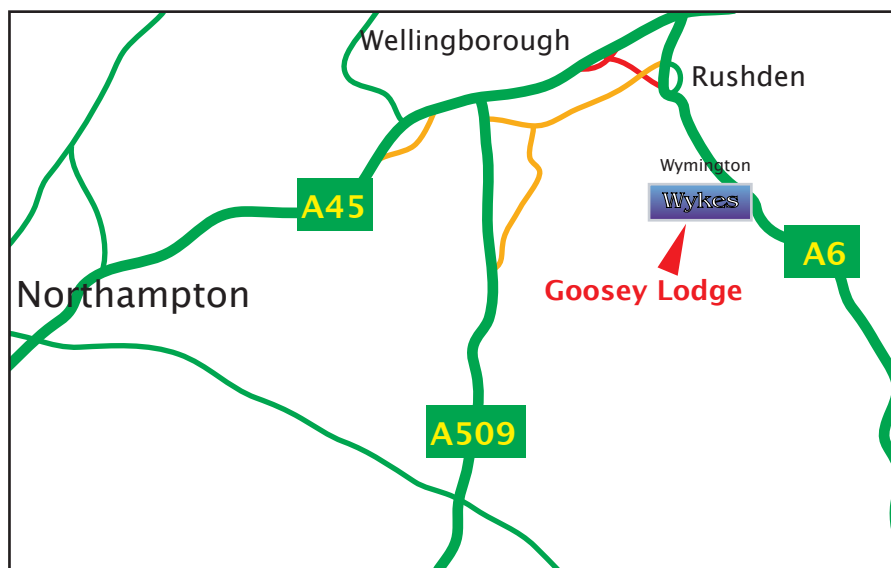

## How to Find Us

Works and Registered Office,  
Goosey Lodge,  
Wymington,  
Rushden,  
Northants NN10 9LU  
United Kingdom

Tel: +44 (0)1933 315818  
Fax: +44 (0)1933 355808